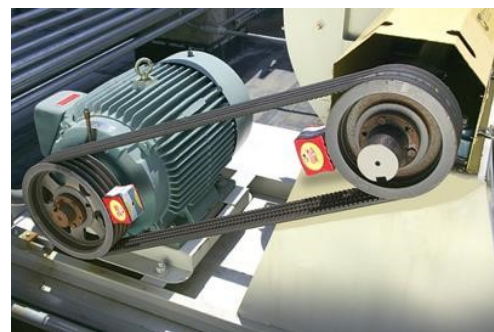

V-BELTS

As the manufacturer of the full line of power transmission belts, Continental offers a variety of friction-fit drive elements for wraparound drives in which slip is permissible. Wrapped V-belts for harsh ambient conditions, raw-edge V-belts for maximum power transmission and serpentine drives or variable-speed belts for variable transmission ratios – Continental V-belts are extremely smooth power transmission elements for an extensive range of applications.

Special, non-standard designs are available on request.

CONTI® FHP

2L, 3L, 4L, 5L Series